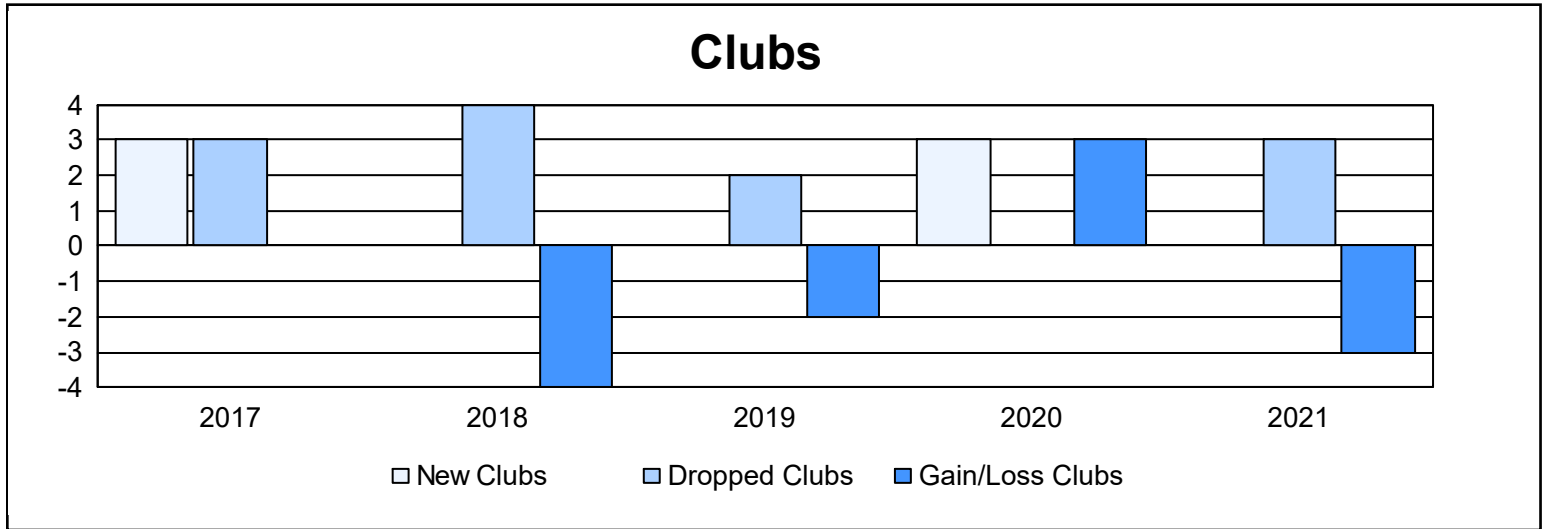

Year	New Clubs	Dropped Clubs	Gain/ Loss Clubs	New Members	Charter Members	Reinstate Members	Transfer Members	Total Member Added	Total Members Dropped	Gain/ Loss Members
2016-2017	3	3	0	176	64	7	10	257	227	30
2017-2018	0	4	-4	168	2	8	5	183	263	-80
2018-2019	0	2	-2	124	0	6	8	138	183	-45
2019-2020	3	0	3	96	107	5	5	213	188	25
2020-2021	0	3	-3	129	3	4	9	145	193	-48
<b>Average</b>	<b>1</b>	<b>2</b>	<b>-1</b>	<b>139</b>	<b>35</b>	<b>6</b>	<b>7</b>	<b>187</b>	<b>211</b>	<b>-24</b>

### Membership Composition June 2021 Cumulative