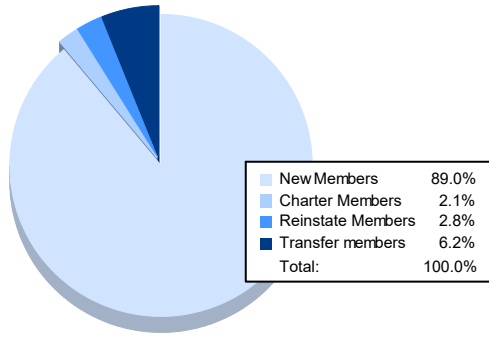

Year	New Clubs	Dropped Clubs	Gain/ Loss Clubs	New Members	Charter Members	Reinstate Members	Transfer Members	Total Member Added	Total Members Dropped	Gain/ Loss Members
2016-2017	3	3	0	176	64	7	10	257	227	30
2017-2018	0	4	-4	168	2	8	5	183	263	-80
2018-2019	0	2	-2	124	0	6	8	138	183	-45
2019-2020	3	0	3	96	107	5	5	213	188	25
2020-2021	0	3	-3	129	3	4	9	145	193	-48
<b>Average</b>	<b>1</b>	<b>2</b>	<b>-1</b>	<b>139</b>	<b>35</b>	<b>6</b>	<b>7</b>	<b>187</b>	<b>211</b>	<b>-24</b>

### Membership Composition June 2021 Cumulative