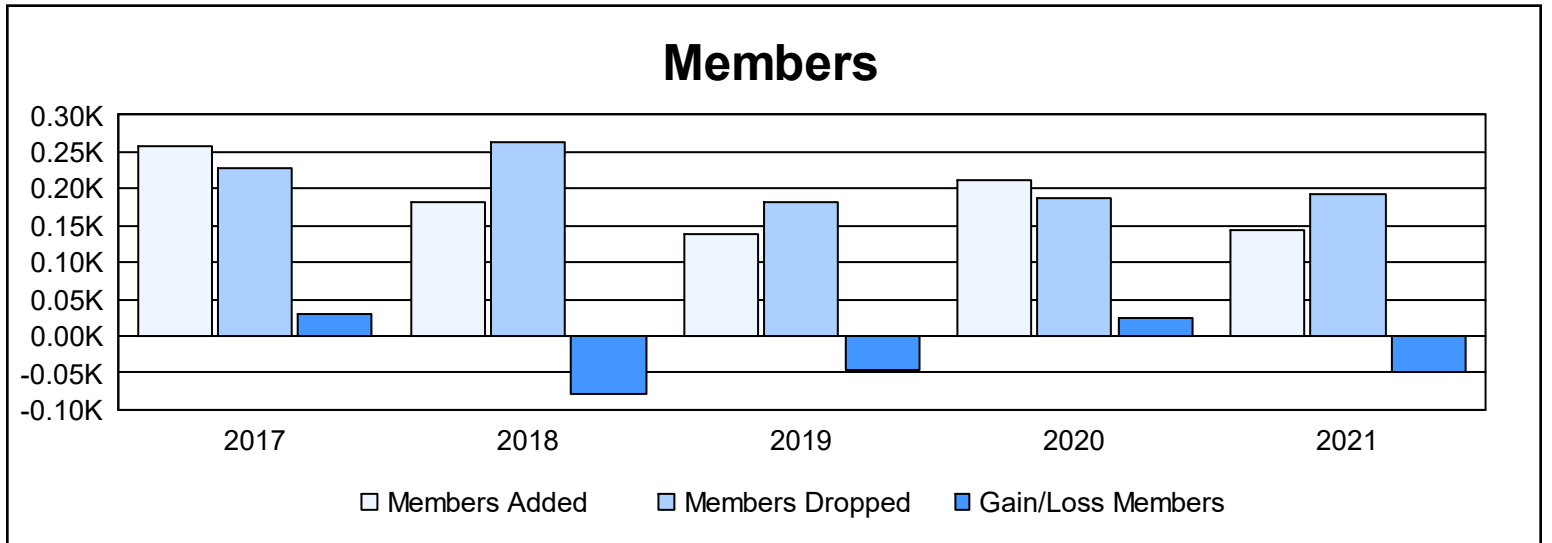

Year	New Clubs	Dropped Clubs	Gain/ Loss Clubs	New Members	Charter Members	Reinstate Members	Transfer Members	Total Member Added	Total Members Dropped	Gain/ Loss Members
2016-2017	3	3	0	176	64	7	10	257	227	30
2017-2018	0	4	-4	168	2	8	5	183	263	-80
2018-2019	0	2	-2	124	0	6	8	138	183	-45
2019-2020	3	0	3	96	107	5	5	213	188	25
2020-2021	0	3	-3	129	3	4	9	145	193	-48
<b>Average</b>	<b>1</b>	<b>2</b>	<b>-1</b>	<b>139</b>	<b>35</b>	<b>6</b>	<b>7</b>	<b>187</b>	<b>211</b>	<b>-24</b>

### Membership Composition June 2021 Cumulative